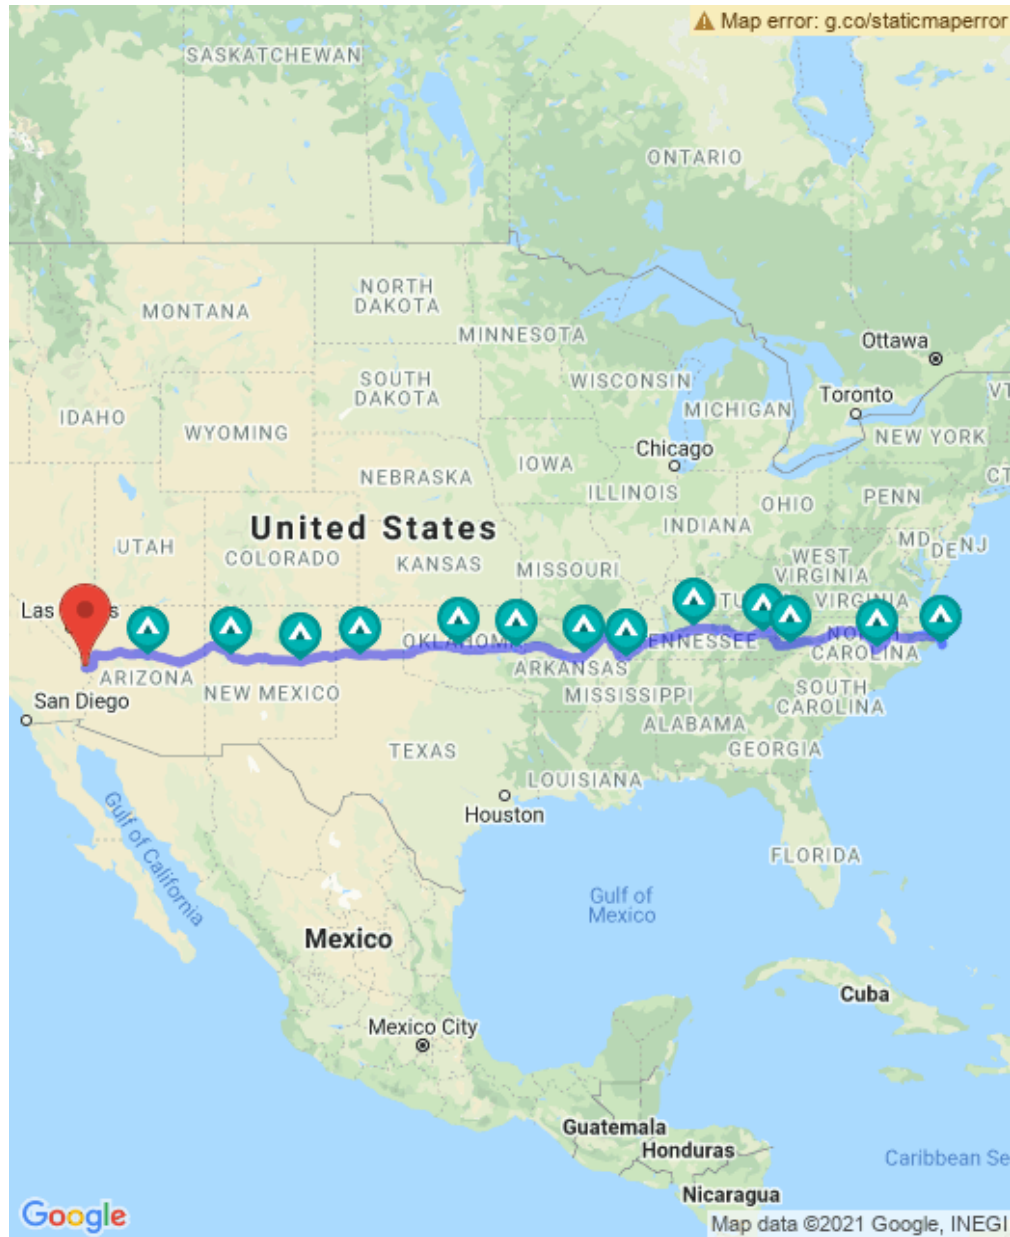

# 2022 National Rally Cape Hatteras

Arrive Monday April 25th, 2022

1 **Pirate Cove Resort (Pirate Cove Restaurant & Beach Club)**

Depart Monday April 25th, 2022

Address: Pirate Cove Resort, 100 Park Moabi Rd, Needles, CA 92363, United States, Needles, CA

Coordinates: 34.72729, -114.51209

Staying 3 nights

Comments: start date should be 22nd. not sure why it shows 25th. that is our departure date. If for some reason you can't get in here the KOA @ AVI Casino in Laughlin Nevada is about a half hour north. check with me I may have one space available

( Travel: 200.11 Miles | 3 hours 20 minutes

Arrive Monday April 25th, 2022

2 **Black Bart's RV Park (Black Barts Antiques)**

Depart Tuesday April 26th, 2022

Address: Black Bart's RV Park, 2760 E Butler Ave, Flagstaff, AZ 86004-6001, United States, Flagstaff, AZ

Staying 3 nights

( Travel: 194.53 Miles | 3 hours 14 minutes

Arrive Friday April 29th, 2022

4 **Santa Rosa Campground & RV Park**

Depart Saturday April 30th, 2022

Address: 2136 Historic Route 66, Santa Rosa, NM 88435